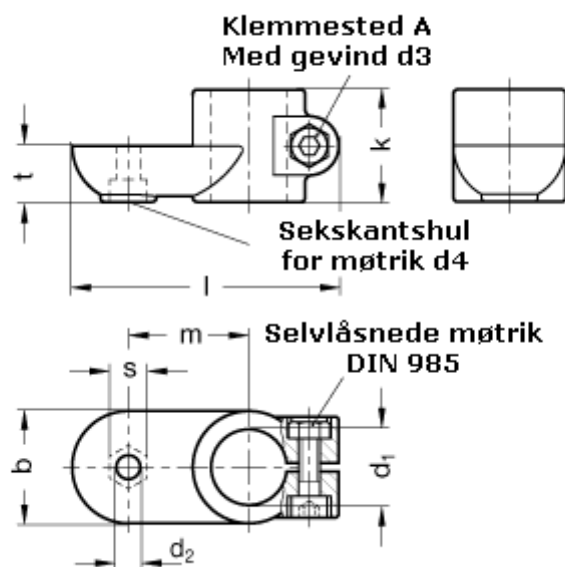

Article number: 20274B30AV2BL

Description: E+G Swivel clamp connector
GN274-B30-AV-2-BL

Measures

b = 40	s = 13
d1 = B30	t = 20.0
d2 = 8.5	
d3 = M 8	
d4 = M 8	
k = 40	
l = 95	
m = 43	